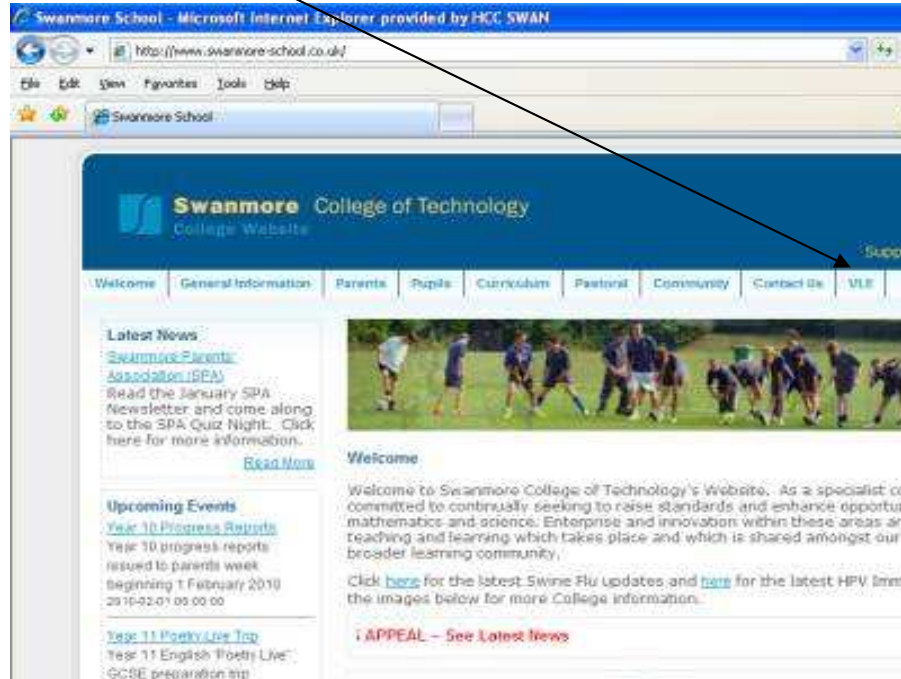

## HOW TO LOG ON TO THE VLE FROM HOME

This guide is also available on the College website under Pupils/Help Desk.

Go to the College website <http://www.swanmore-school.co.uk/>

Click on the VLE tab.

Pupils/parents then log on to the VLE using the pupil user name and password. Please contact ICT Support through the College on 01489 892256 if you experience difficulties logging on from home.